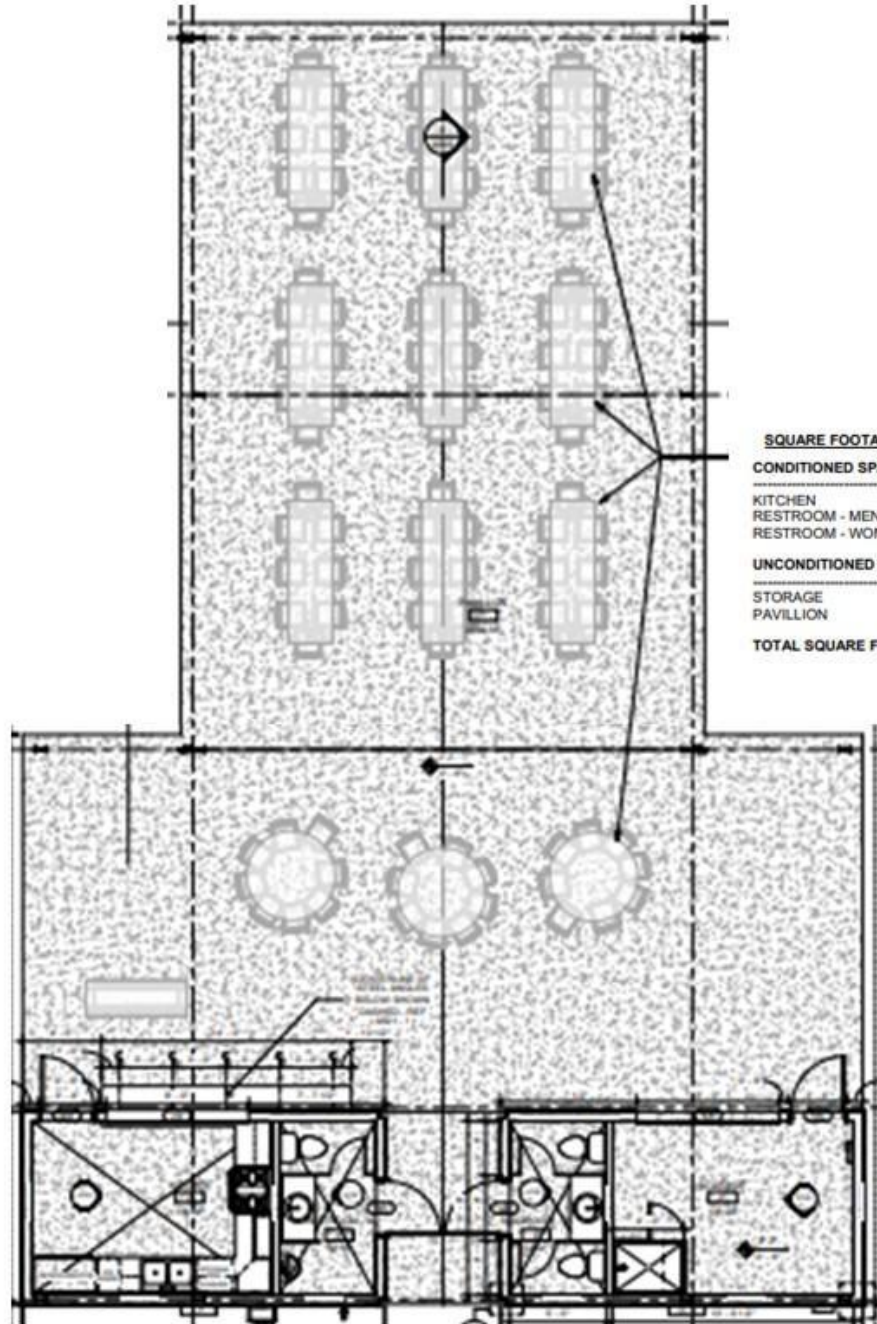

Cool Breeze

PAVILION

SQUARE FOOTAGE CALCULATIONS

CONDITIONED SPACE	234
KITCHEN	130
RESTROOM - MEN'S	52
RESTROOM - WOMEN'S	52
UNCONDITIONED SPACE	2366
STORAGE	130
PAVILLION	2236
TOTAL SQUARE FOOTAGE	2600